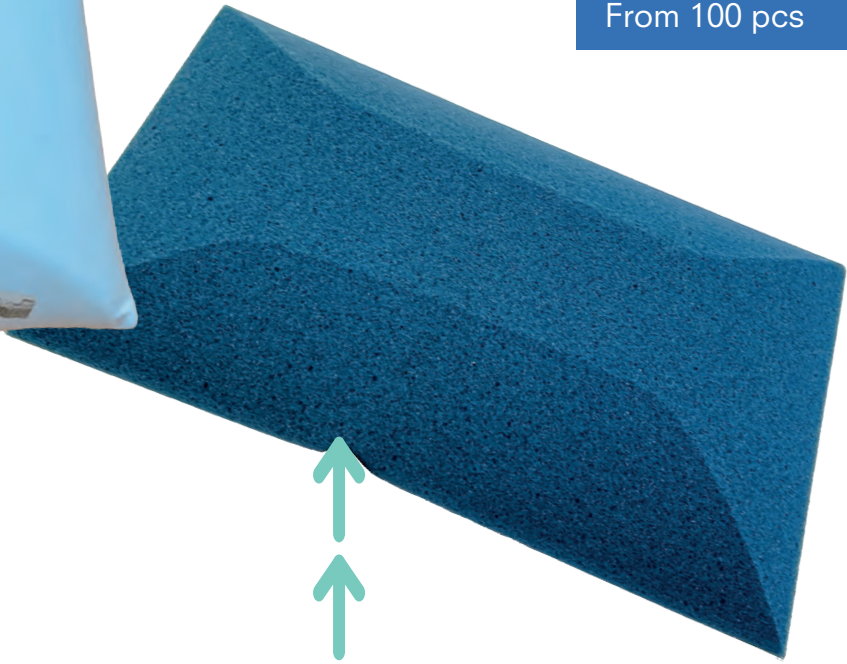

ALWAYS HAVE YOUR  
**VITAL PILLOW**  
HANDY!

PILLOW SIZE 20\*29CM

From 100 pcs

Soft Microfiber

Full-color printing all over the bag.  
100% Customizable with your own  
photos, drawings and texts.

High Density Polyuréthane  
EnergeX Foam